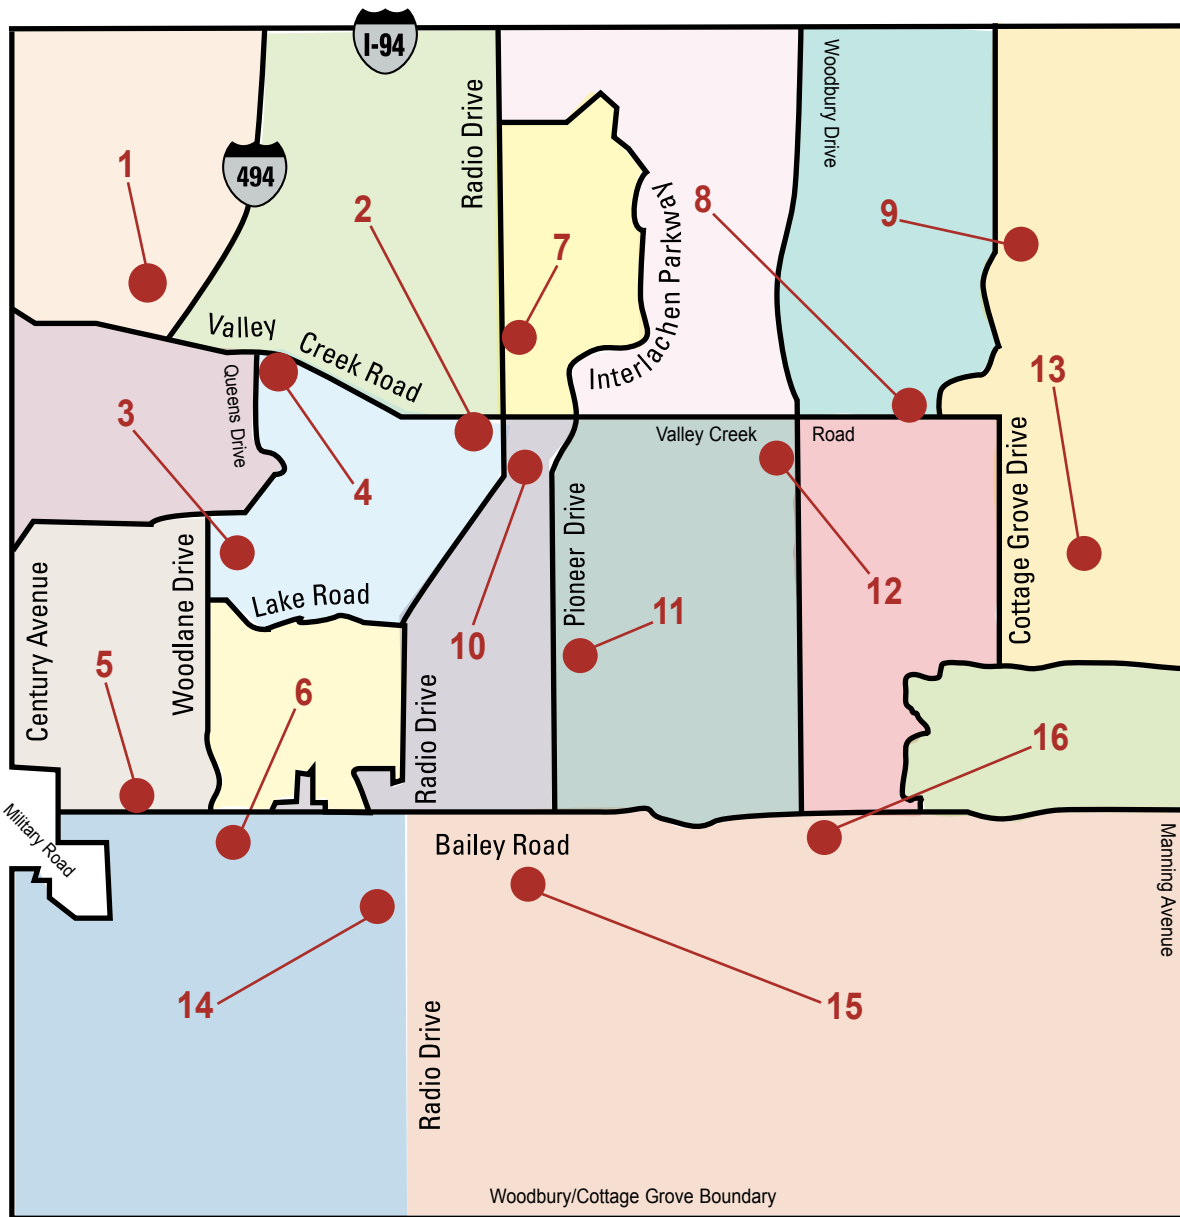

## Woodbury precinct location map

• Red dot indicates the precinct polling location

## Where do I vote?

Woodbury has 16 precincts and polling sites. To find out where to vote, view the adjacent precinct map and list of polling sites or search online at [mnvotes.org](http://mnvotes.org). The precinct map and list of polling sites also is available at [woodburymn.gov/Elections](http://woodburymn.gov/Elections).

## Woodbury polling sites:

- Precinct 1:**  
Woodbury Baptist Church  
6695 Upper Afton Road
- Precinct 2:**  
Woodbury City Hall  
8301 Valley Creek Road
- Precinct 3:**  
Woodbury High School  
2665 Woodlane Drive
- Precinct 4:**  
Woodbury Lutheran Church  
7380 Afton Road
- Precinct 5:**  
New Life Church  
6758 Bailey Road
- Precinct 6:**  
Bailey Elementary School  
4125 Woodlane Drive
- Precinct 7:**  
King of Kings Lutheran Church  
1583 Radio Drive
- Precinct 8:**  
St. John Lutheran Church  
1975 St. John's Drive
- Precinct 9:**  
Brookview Elementary School  
11099 Brookview Road
- Precinct 10:**  
Central Park  
8595 Central Park Place
- Precinct 11:**  
Lake Middle School  
3133 Pioneer Drive
- Precinct 12:**  
Valley Crossing Elementary School  
9900 Park Crossing
- Precinct 13:**  
Liberty Ridge Elementary School  
11395 Eagle View Boulevard
- Precinct 14:**  
Five Oaks Community Church  
4416 Radio Drive
- Precinct 15:**  
East Ridge High School  
4200 Pioneer Drive  
(south entrance)
- Precinct 16:**  
St. Ambrose of Woodbury  
4125 Woodbury Drive