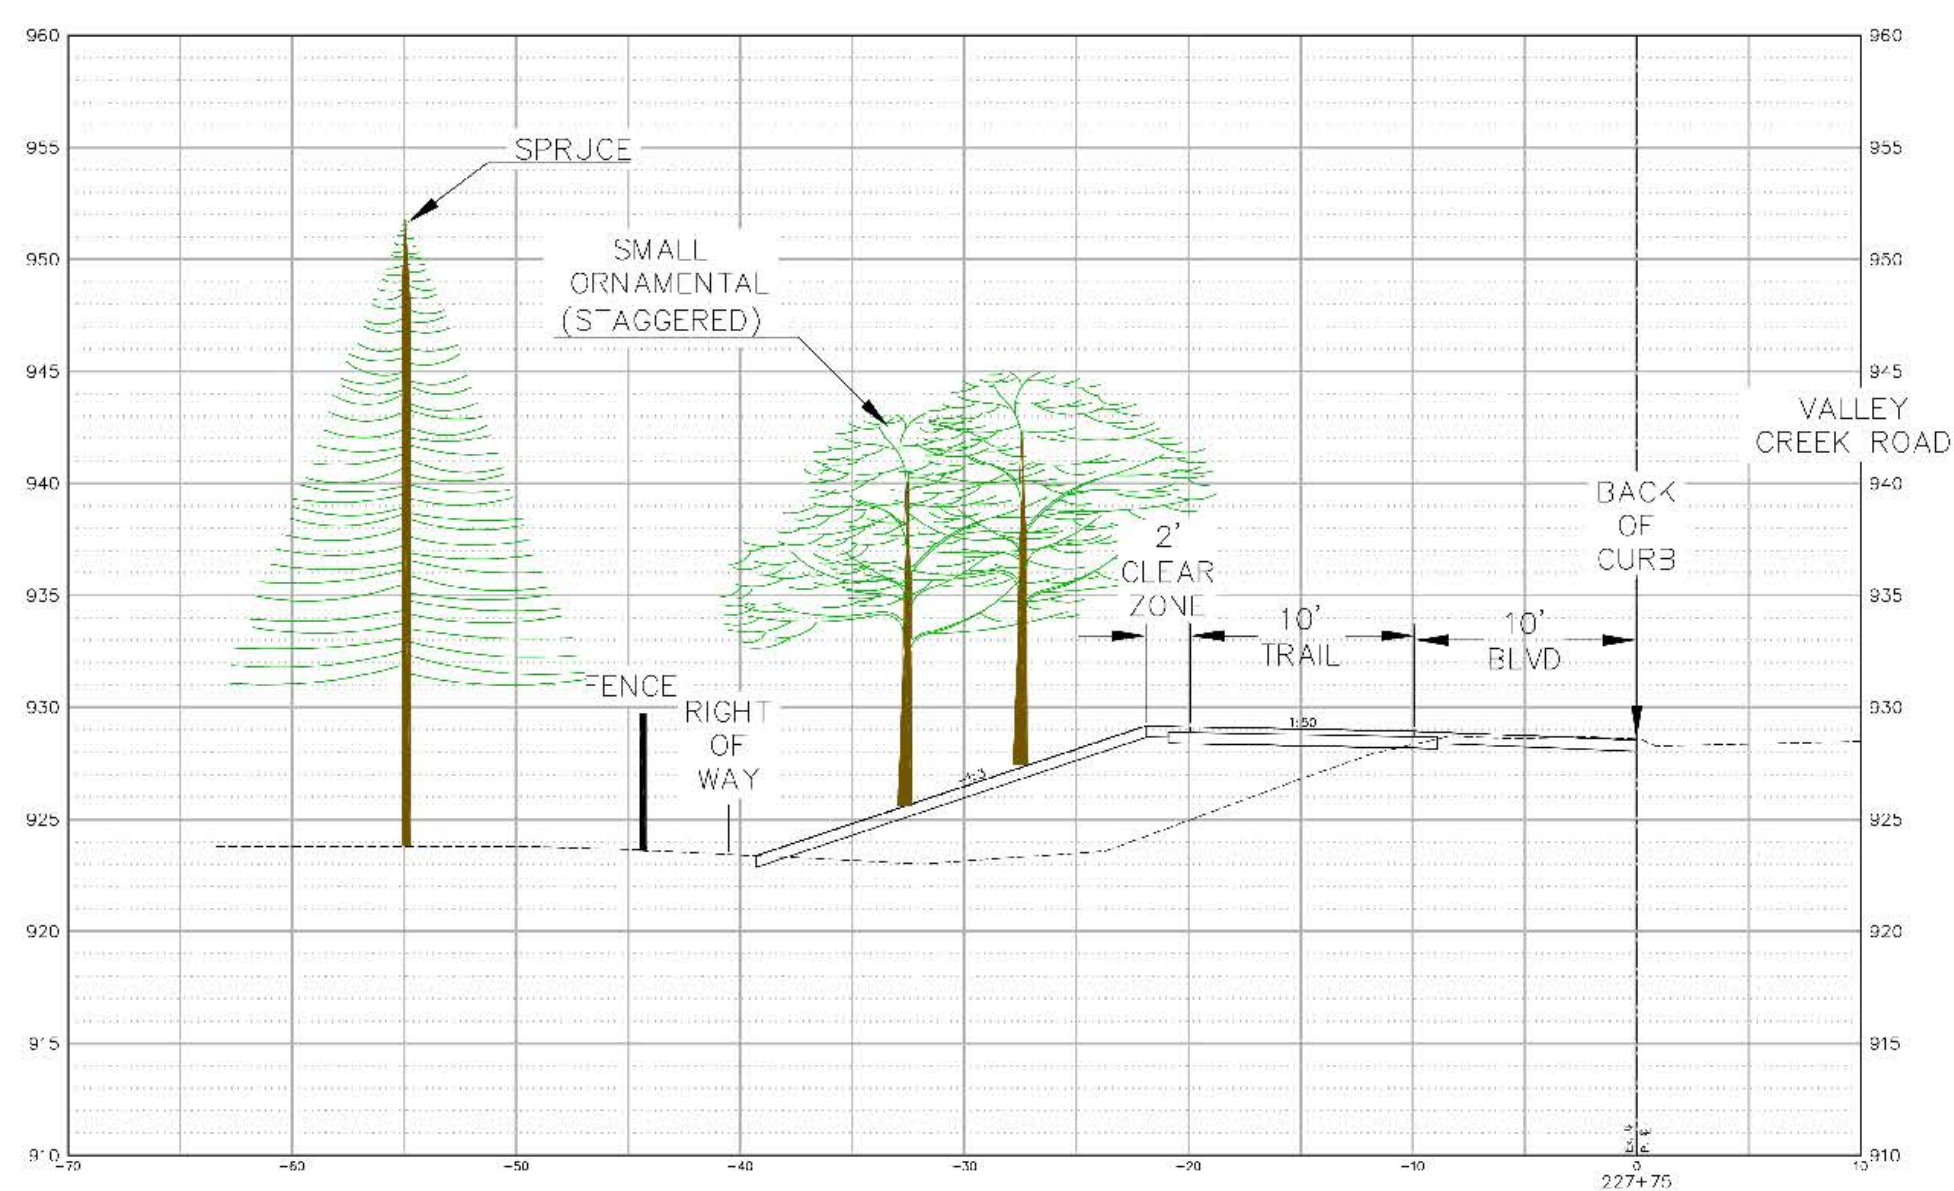

CROSS SECTION A-A

TREE INFORMATION				
TREE TYPE	HEIGHT	TYPICAL WIDTH	SHOWN WIDTH	GROWTH RATE
SPRUCE	40'-60'	20'-30'	25'	MEDIUM TO FAST
SMALL ORNAMENTAL	20'-30'	15'-25'	20'	MEDIUM

SOURCE:
<https://extension.umn.edu/tree-selection-and-care/recommended-trees-minnesota>